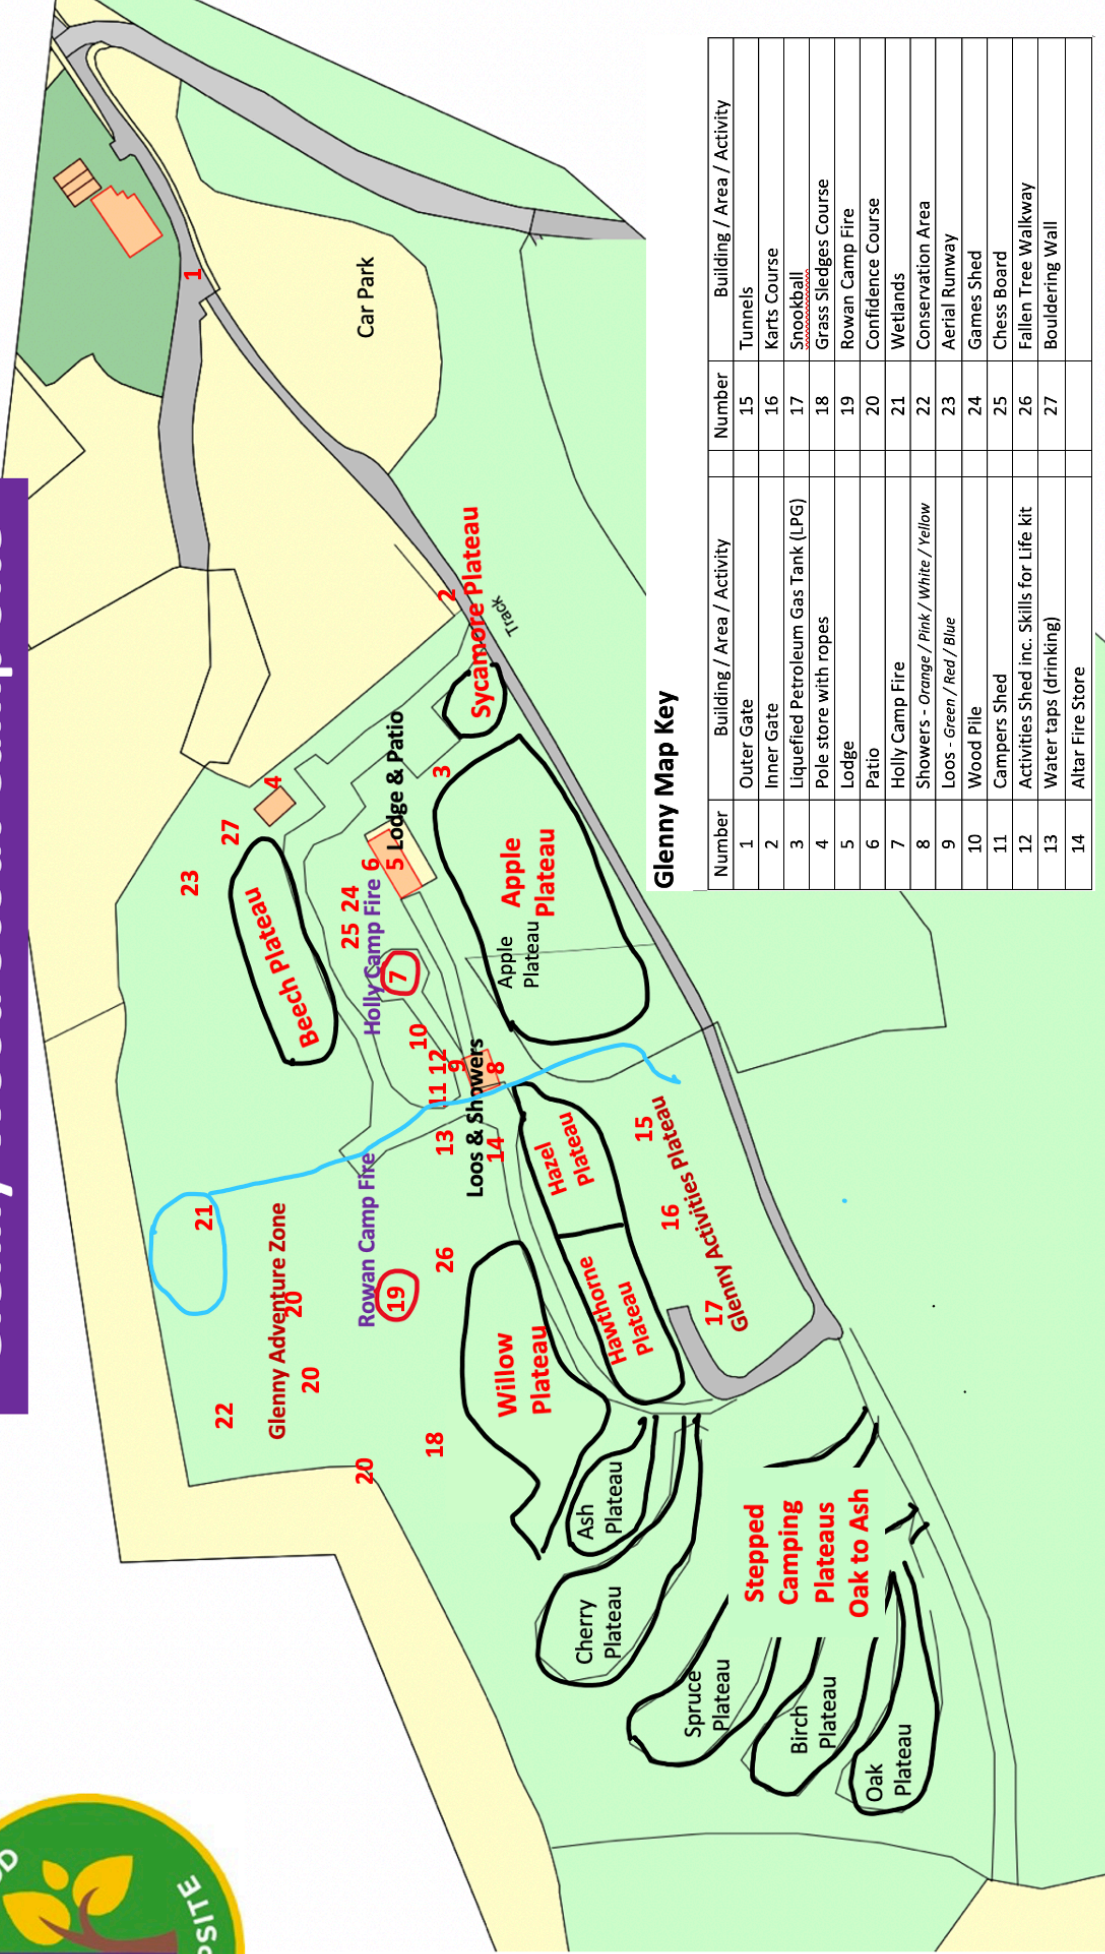

Glenny Wood Scout Camp Site

Glenny Map Key

Number	Building / Area / Activity	Number	Building / Area / Activity
1	Outer Gate	15	Tunnels
2	Inner Gate	16	Karts Course
3	Liquefied Petroleum Gas Tank (LPG)	17	Snookball
4	Pole store with ropes	18	Grass Sledges Course
5	Lodge	19	Rowan Camp Fire
6	Patio	20	Confidence Course
7	Holly Camp Fire	21	Wetlands
8	Showers - Orange / Pink / White / Yellow	22	Conservation Area
9	Loos - Green / Red / Blue	23	Aerial Runway
10	Wood Pile	24	Games Shed
11	Campers Shed	25	Chess Board
12	Activities Shed inc. Skills for Life kit	26	Fallen Tree Walkway
13	Water taps (drinking)	27	Bouldering Wall
14	Altar Fire Store		