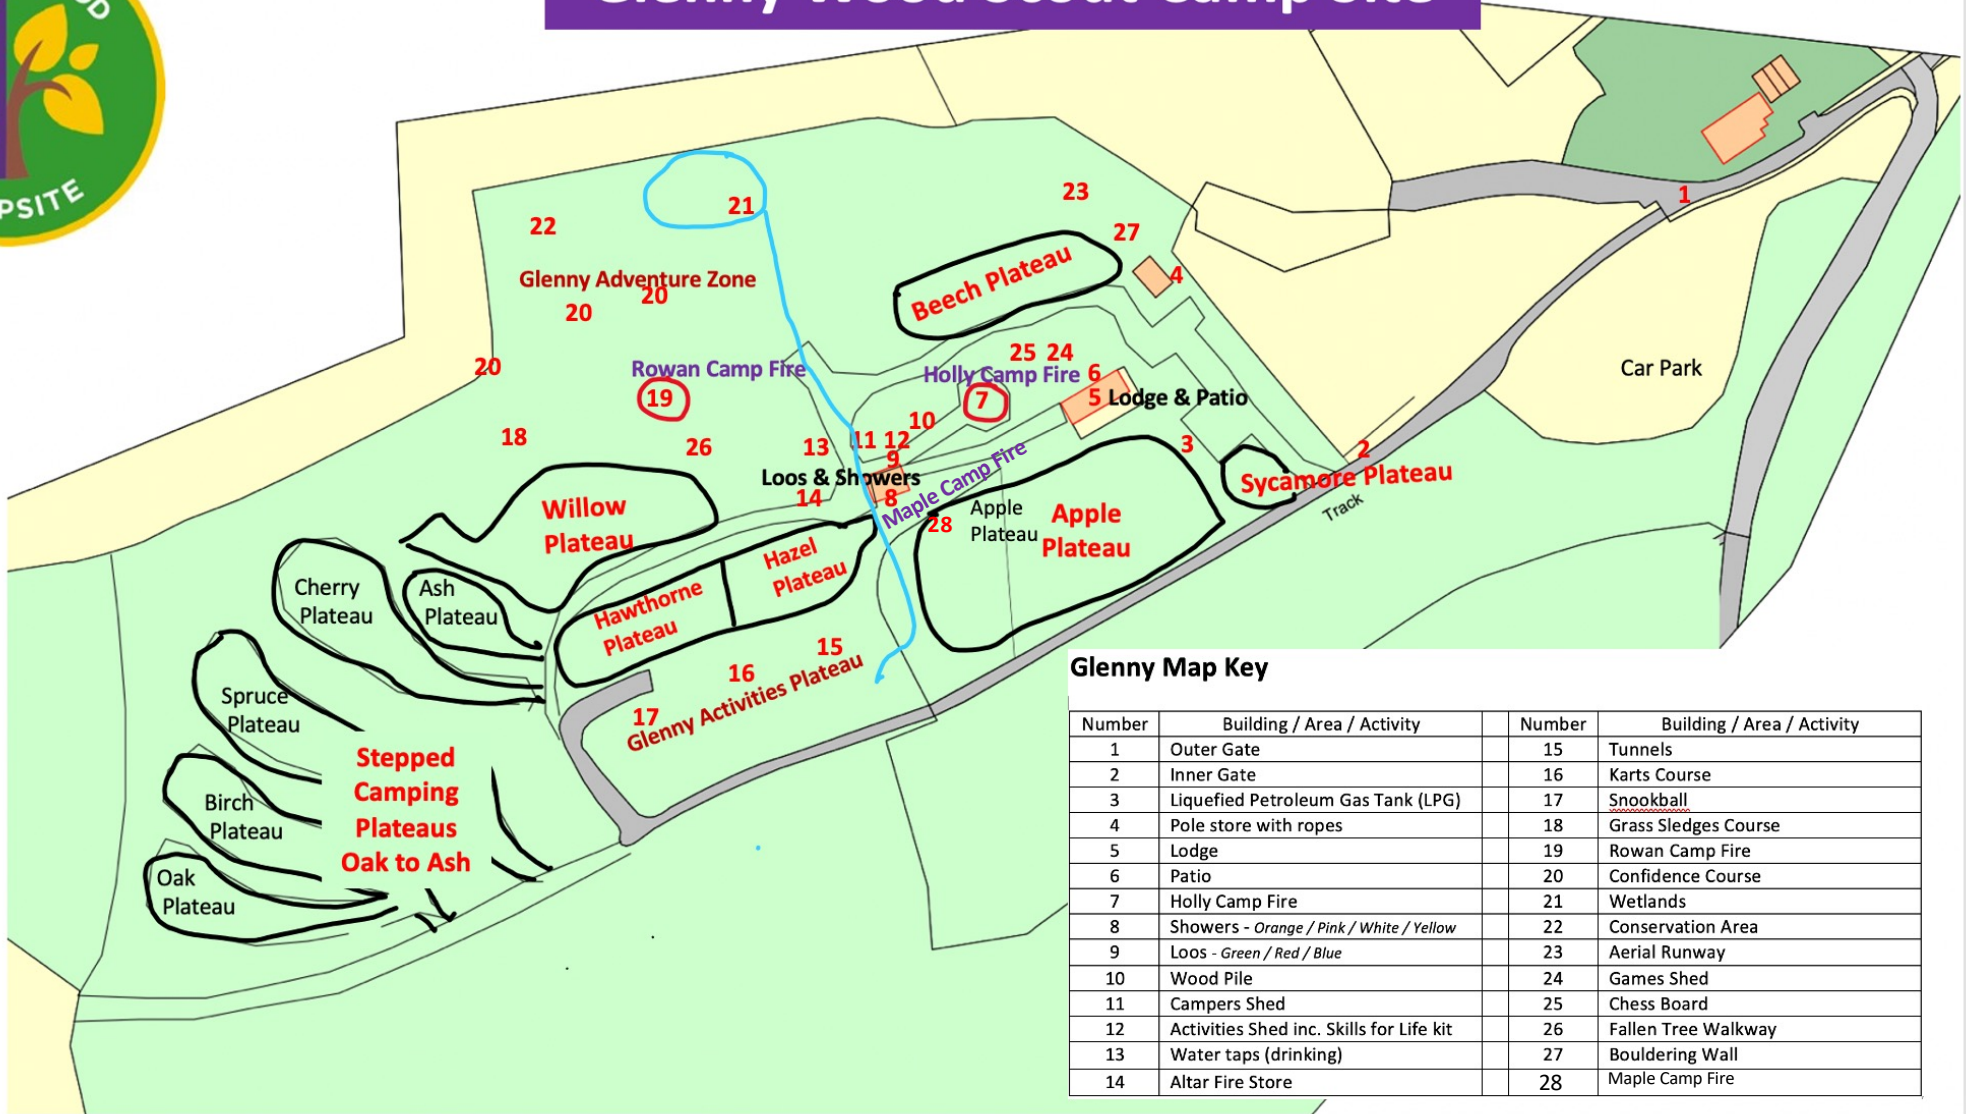

Glenny Wood Scout Camp Site

Glenny Map Key

Number	Building / Area / Activity	Number	Building / Area / Activity
1	Outer Gate	15	Tunnels
2	Inner Gate	16	Karts Course
3	Liquefied Petroleum Gas Tank (LPG)	17	Snookball
4	Pole store with ropes	18	Grass Sledges Course
5	Lodge	19	Rowan Camp Fire
6	Patio	20	Confidence Course
7	Holly Camp Fire	21	Wetlands
8	Showers - Orange / Pink / White / Yellow	22	Conservation Area
9	Loos - Green / Red / Blue	23	Aerial Runway
10	Wood Pile	24	Games Shed
11	Campers Shed	25	Chess Board
12	Activities Shed inc. Skills for Life kit	26	Fallen Tree Walkway
13	Water taps (drinking)	27	Bouldering Wall
14	Altar Fire Store	28	Maple Camp Fire